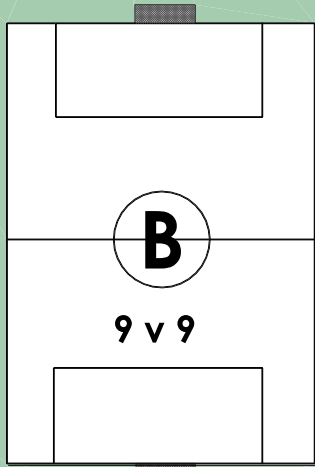

Blakslee Park - Field Layout

Wednesday, April 24, 2019

Street Address: **BLAKSLEE PARK**
3718 Weymouth Road
Medina, OH 44256

PARKING

HUFFMAN ROAD

FENN ROAD