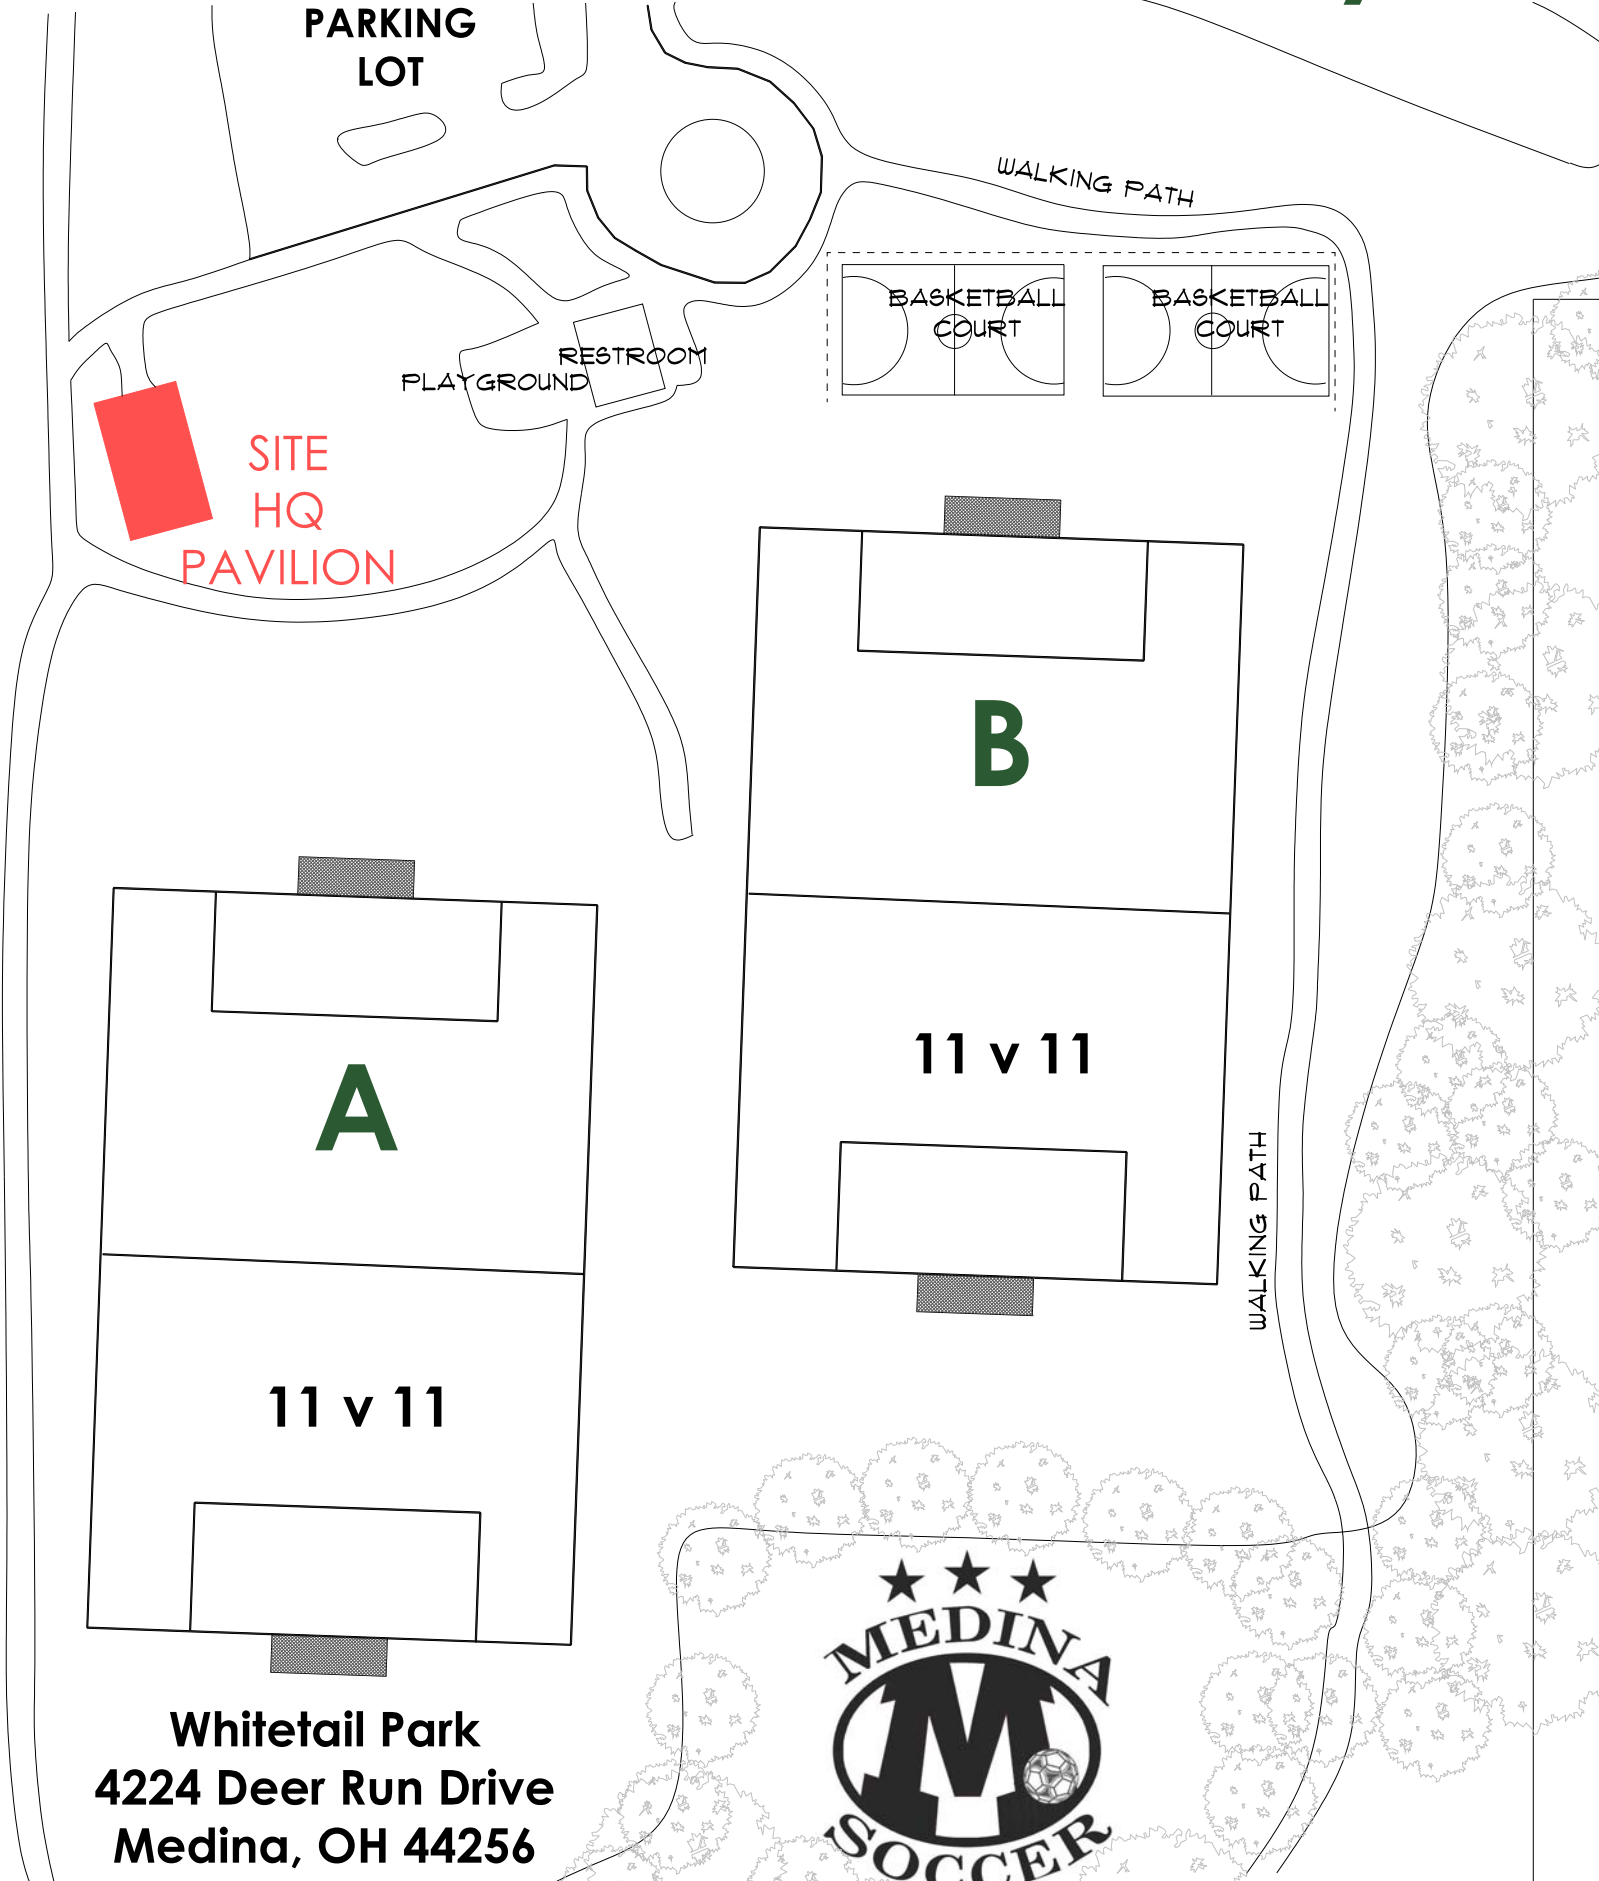

Whitetail Park - Field Layout

Whitetail Park
4224 Deer Run Drive
Medina, OH 44256